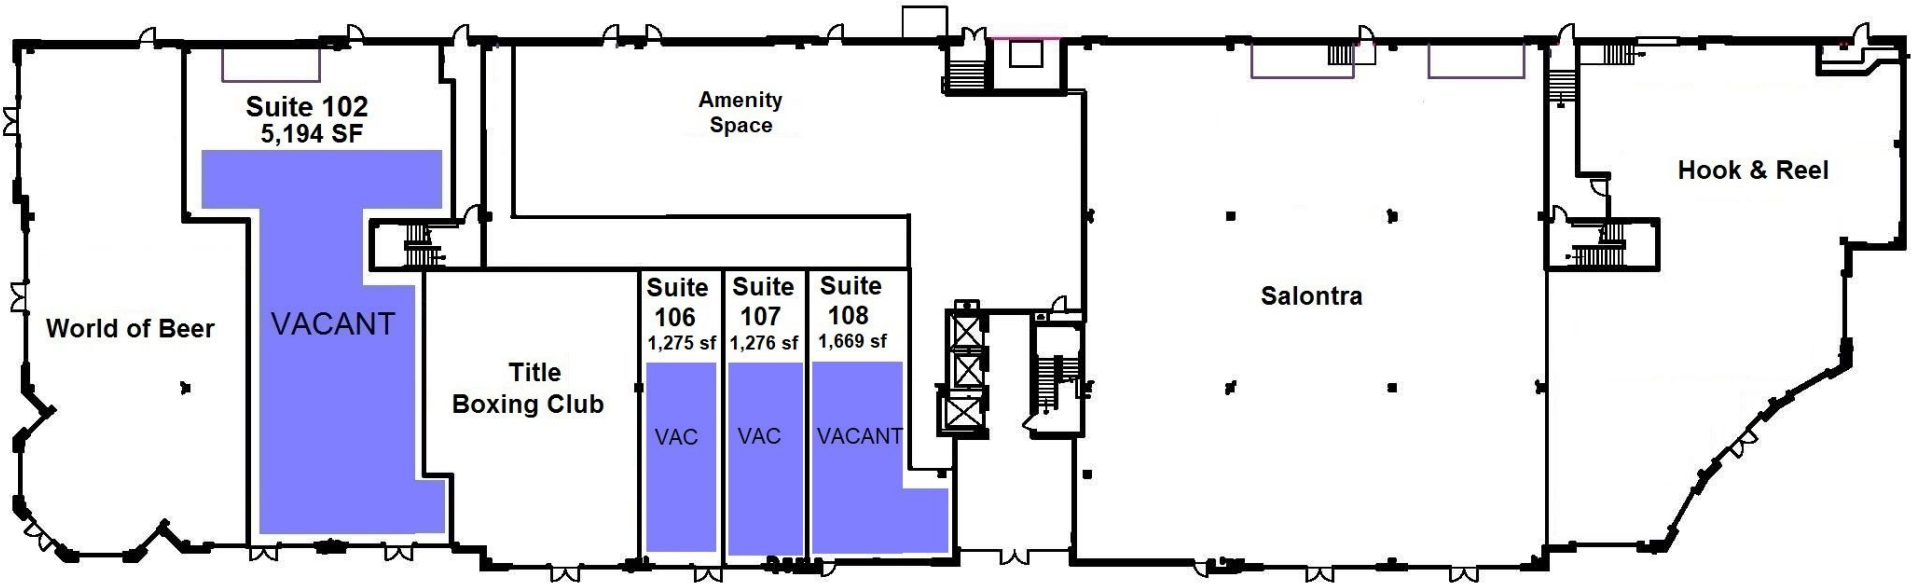

First Floor Retail

METRO CENTRE

10200 Grand Central Avenue (RO-2)

Revised April 2021