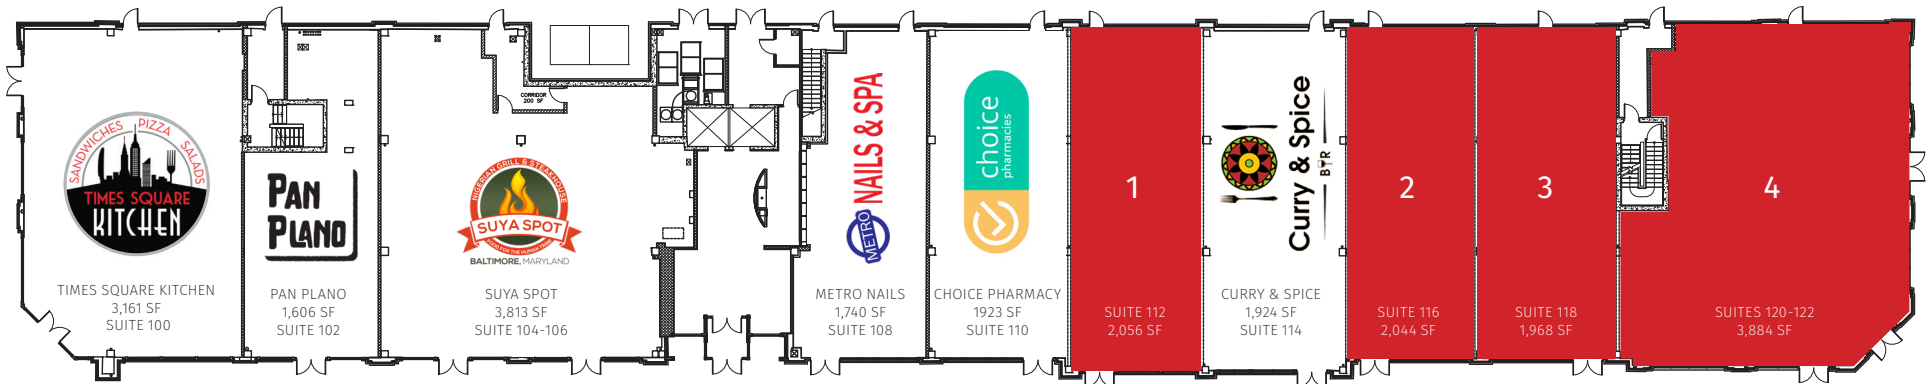

Current Vacancies

1	2,056
2	2,044
3	1,968
4	3,884

AVAILABLE SUITES
METRO CENTRE
FIRST FLOOR
10309 GRAND CENTRAL AVE (RA-02)
OWINGS MILLS, MD

DATE:	06/16/16	REVISIONS
SCALE:	NTS	
DRAWING #:	1	
DESIGN BY:	SR	
DRAWN BY:	SR	
CHECKED BY:	DB	