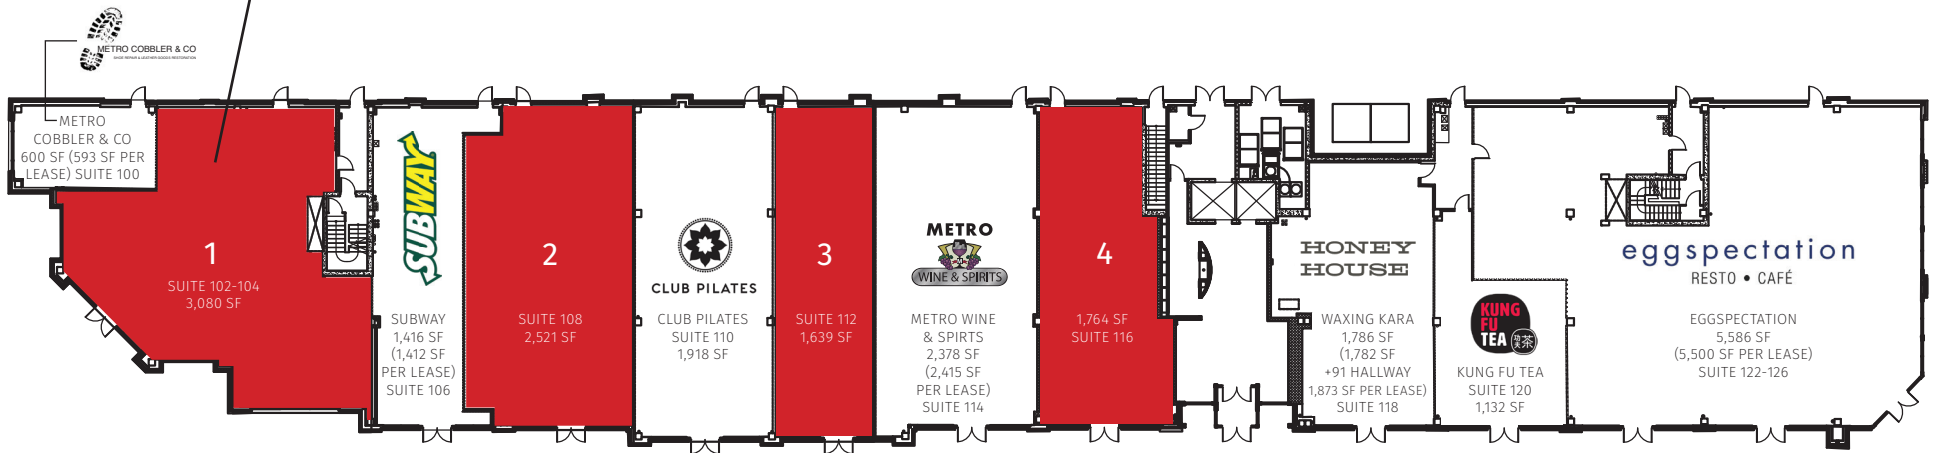

Current Vacancies	SF
1	3,080
2	2,521
3	1,639
4	1,764

PRIME ENDCAP RESTAURANT SPACE!

SQUARE FOOTAGE RECORD
METRO CENTRE

10209 GRAND CENRAL AVE (RA-01)
OWINGS MILLS, MD

DATE:	11/22/16	REVISIONS
SCALE:	NTS	
DRAWING #:	1	
DESIGN BY:	DB	
DRAWN BY:	SR	
CHECKED BY:	SR	