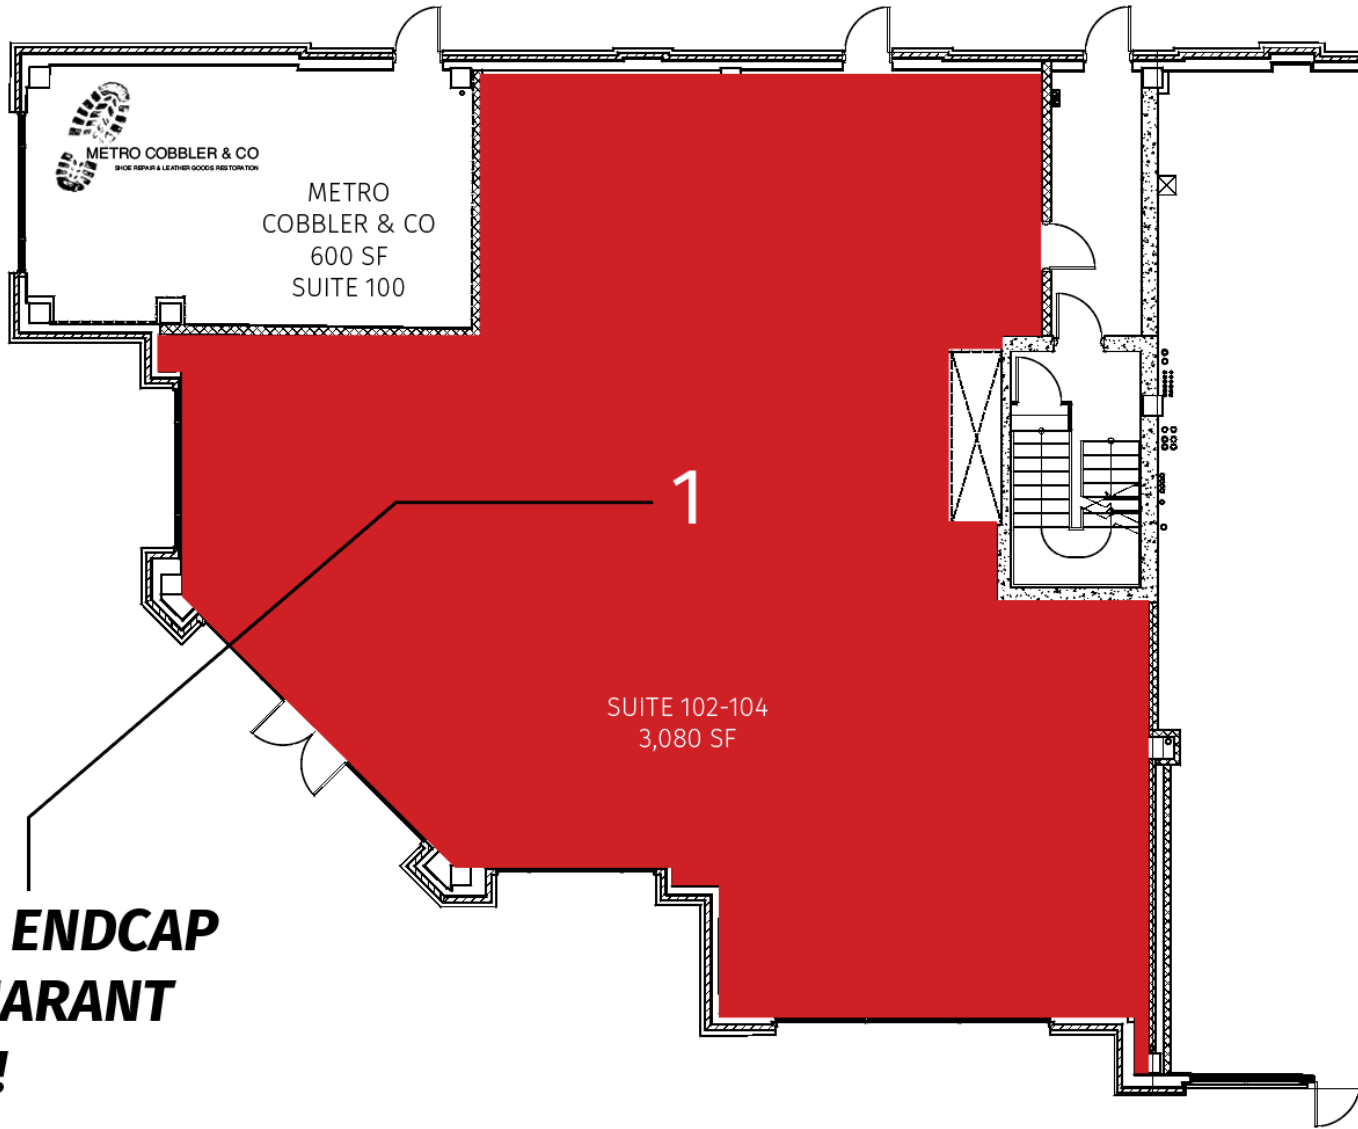

**PRIME ENDCAP
RESTUARANT
SPACE!**

SQUARE FOOTAGE RECORD
METRO CENTRE
STE. 102-104
10209 GRAND CENRAL AVE (RA-01)
OWINGS MILLS, MD

DATE:	11/22/16	REVISIONS
SCALE:	NTS	
DRAWING #:	1	
DESIGN BY:	-	
DRAWN BY:	SR	
CHECKED BY:	SR	

DAVID S. BROWN
ENTERPRISES, L.T.D.
100 Painters Mill Rd.
Suite 900
Owings Mills, Maryland 21117
T 410.363.3434 F 410.363.6758