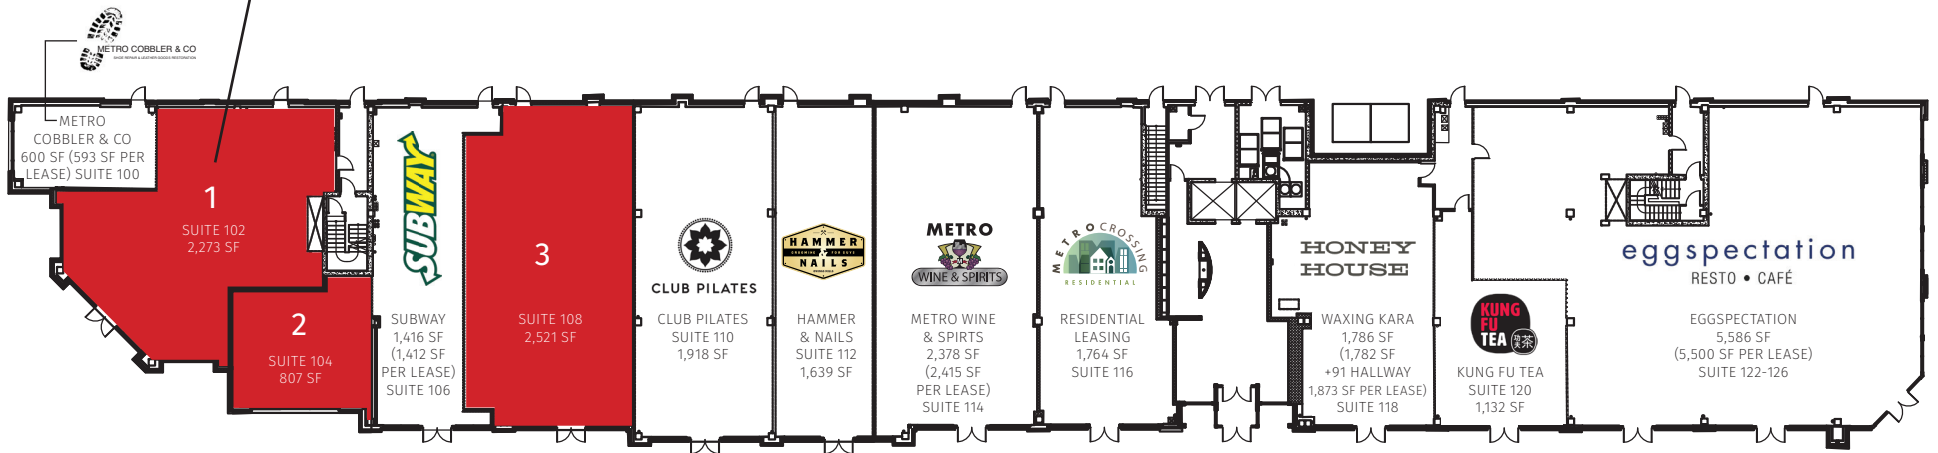

Current Vacancies	SF
1	2,273
2	807
3	2,521

PRIME ENDCAP RESTAURANT SPACE!

SQUARE FOOTAGE RECORD  
METRO CENTRE

10209 GRAND CENRAL AVE (RA-01)  
OWINGS MILLS, MD

DATE:	11/22/16	REVISIONS
SCALE:	NTS	
DRAWING #:	1	
DESIGN BY:	DB	
DRAWN BY:	SR	
CHECKED BY:	SR	