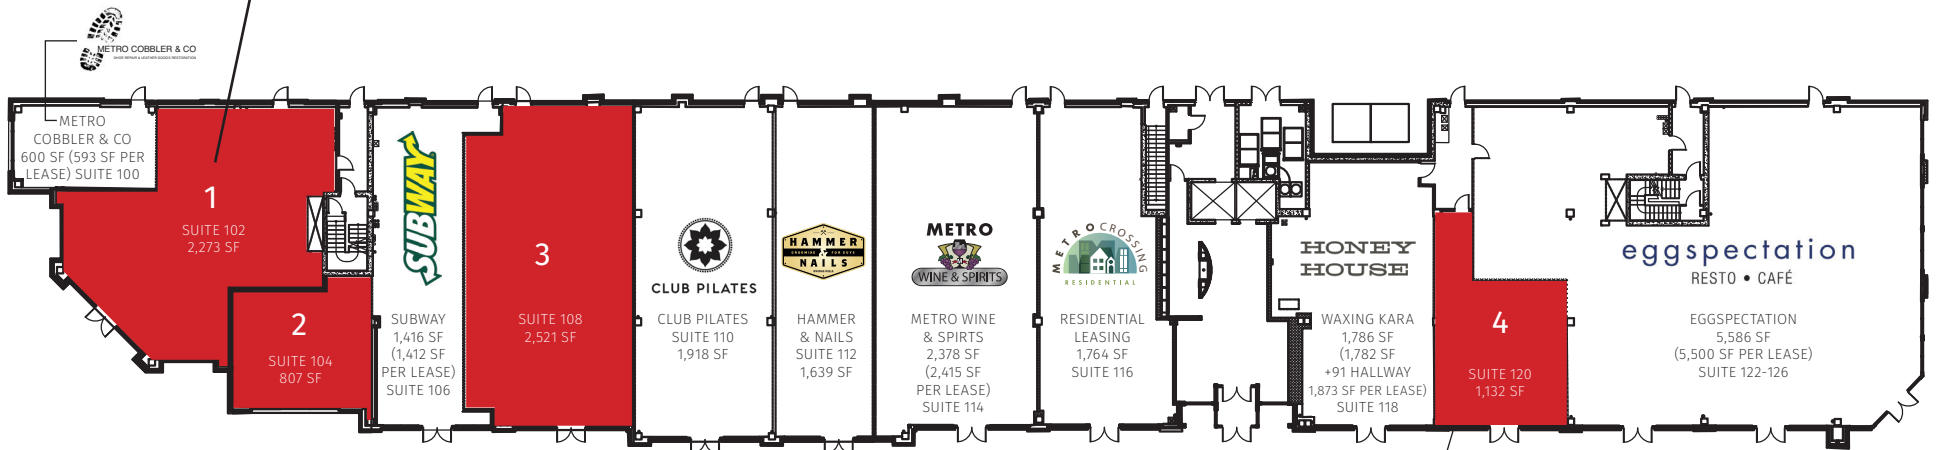

Current Vacancies	SF
1	2,273
2	807
3	2,521
4	1,132

PRIME ENDCAP RESTAURANT SPACE!

SQUARE FOOTAGE RECORD  
METRO CENTRE

10209 GRAND CENTRAL AVE (RA-01)  
OWINGS MILLS, MD

DATE:	11/22/16	REVISIONS
SCALE:	NTS	
DRAWING #:	1	
DESIGN BY:	DB	
DRAWN BY:	SR	
CHECKED BY:	SR	