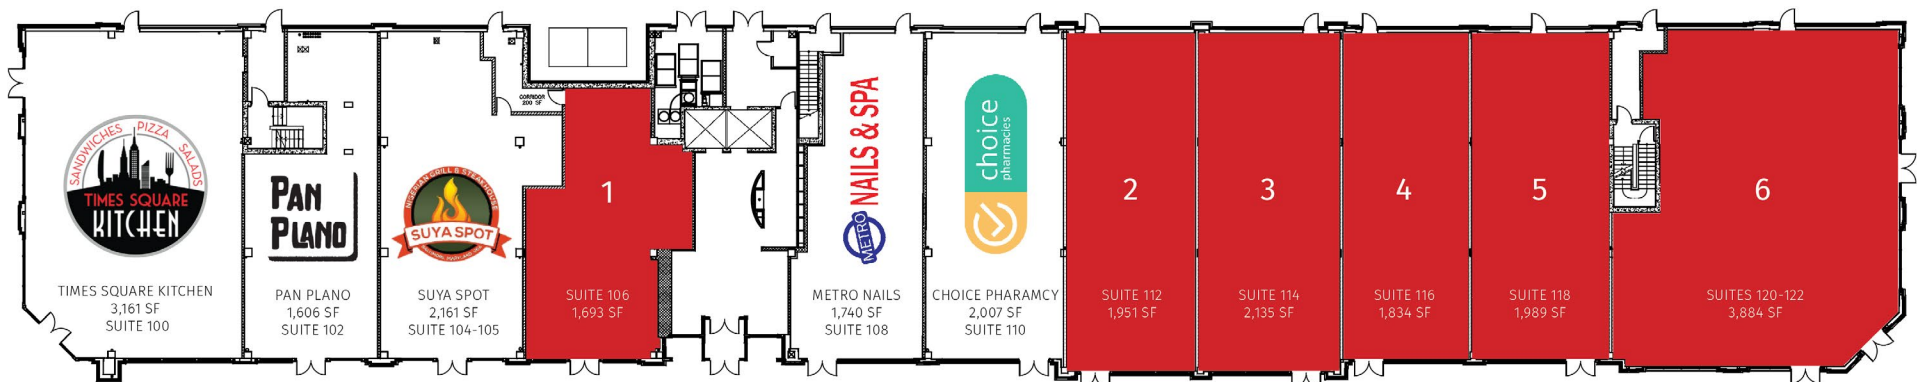

Current Vacancies	SF
1	1,693
2	1,951
3	2,135
4	1,834
5	1,989
6	3,884

AVAILABLE SUITES
 METRO CENTRE
 FIRST FLOOR
 10309 GRAND CENTRAL AVE (RA-02)
 OWINGS MILLS, MD

DATE:	06/16/16	REVISIONS
SCALE:	NTS	
DRAWING #:	1	
DESIGN BY:	SR	
DRAWN BY:	SR	
CHECKED BY:	DB	