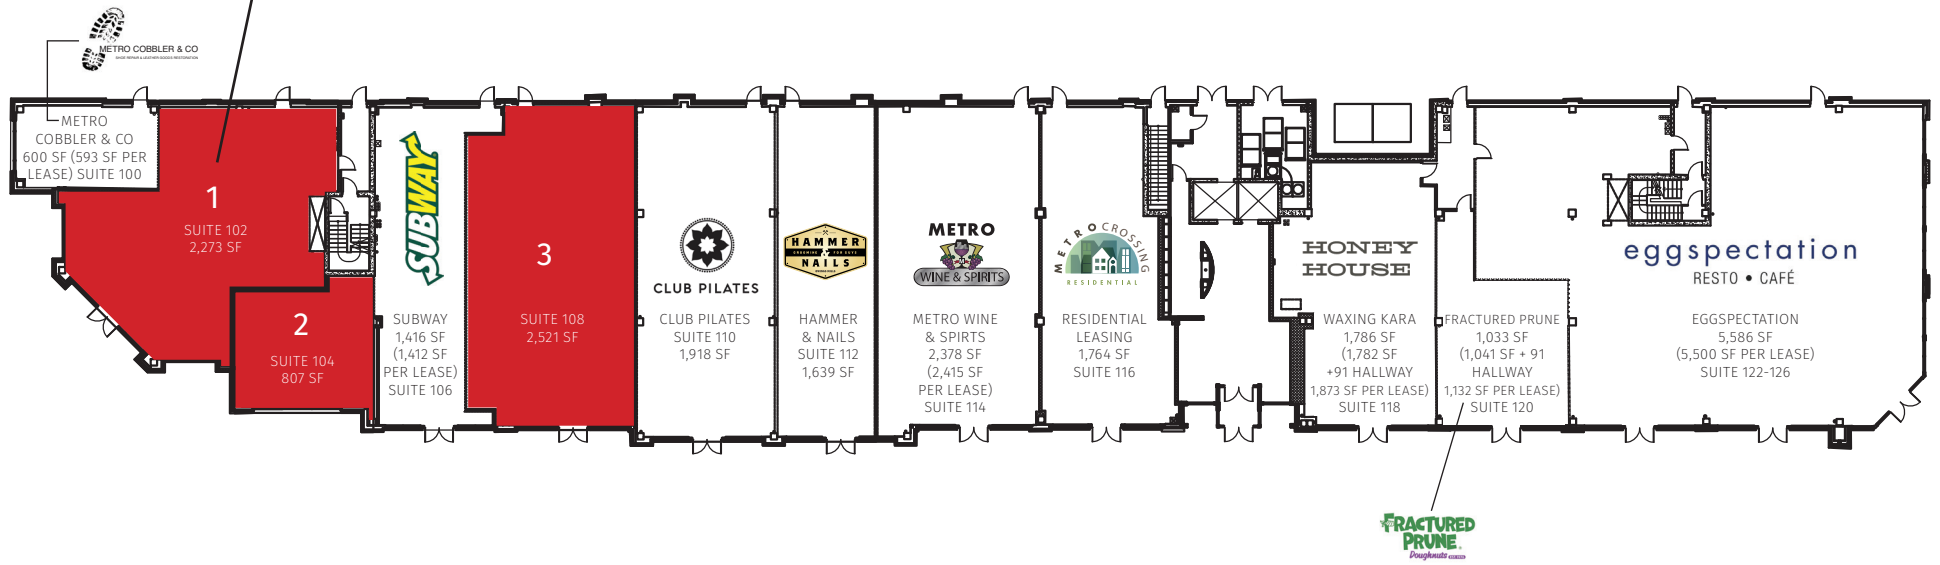

Current Vacancies	SF
1	2,273
2	807
3	2,521

PRIME ENDCAP RESTAURANT SPACE!

SQUARE FOOTAGE RECORD
METRO CENTRE

10209 GRAND CENTRAL AVE (RA-01)
OWINGS MILLS, MD

DATE:	11/22/16	REVISIONS
SCALE:	NTS	
DRAWING #:	1	
DESIGN BY:	DB	
DRAWN BY:	SR	
CHECKED BY:	SR	