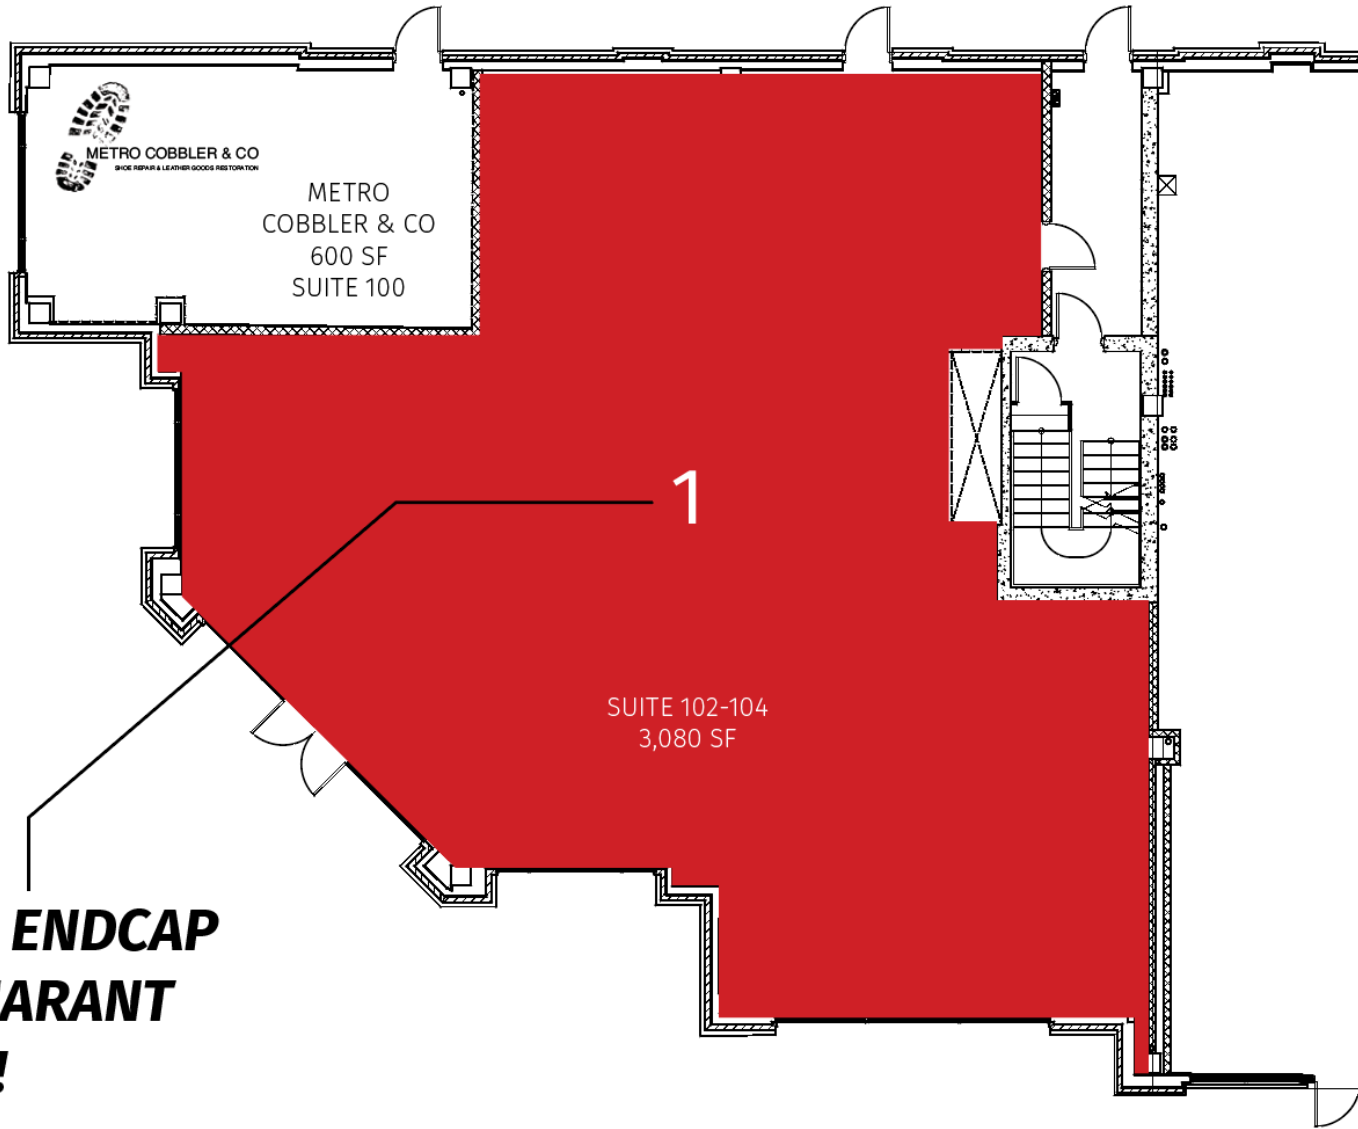

SQUARE FOOTAGE RECORD
METRO CENTRE
STE. 102-104
10209 GRAND CENRAL AVE (RA-01)
OWINGS MILLS, MD

DATE:	11/22/16	REVISIONS
SCALE:	NTS	
DRAWING #:	1	
DESIGN BY:	-	
DRAWN BY:	SR	
CHECKED BY:	SR	

DAVID S. BROWN
ENTERPRISES, L.T.D.
100 Painters Mill Rd.
Suite 900
Owings Mills, Maryland 21117
T 410.363.3434 F 410.363.6758