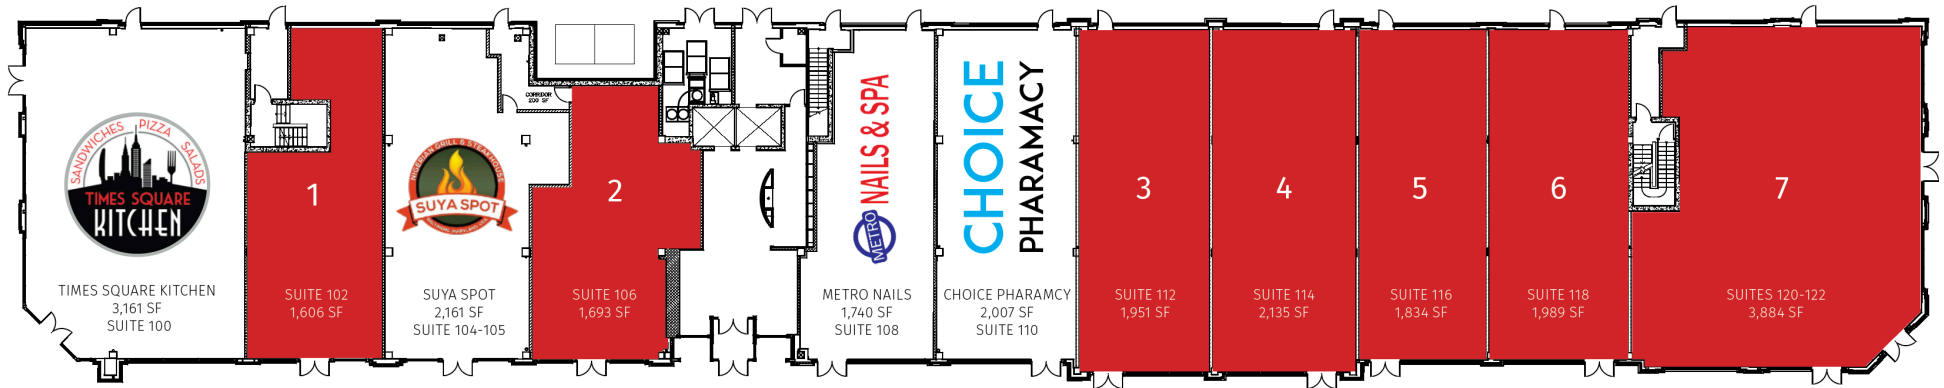

Current Vacancies	SF
1	1,606
2	1,693
3	1,951
4	2,135
5	1,834
6	1,989
7	3,884

AVAILABLE SUITES  
 METRO CENTRE  
 FIRST FLOOR  
 10309 GRAND CENTRAL AVE (RA-02)  
 OWINGS MILLS, MD

DATE:	06/16/16	REVISIONS
SCALE:	NTS	
DRAWING #:	1	
DESIGN BY:	SR	
DRAWN BY:	SR	
CHECKED BY:	DB	