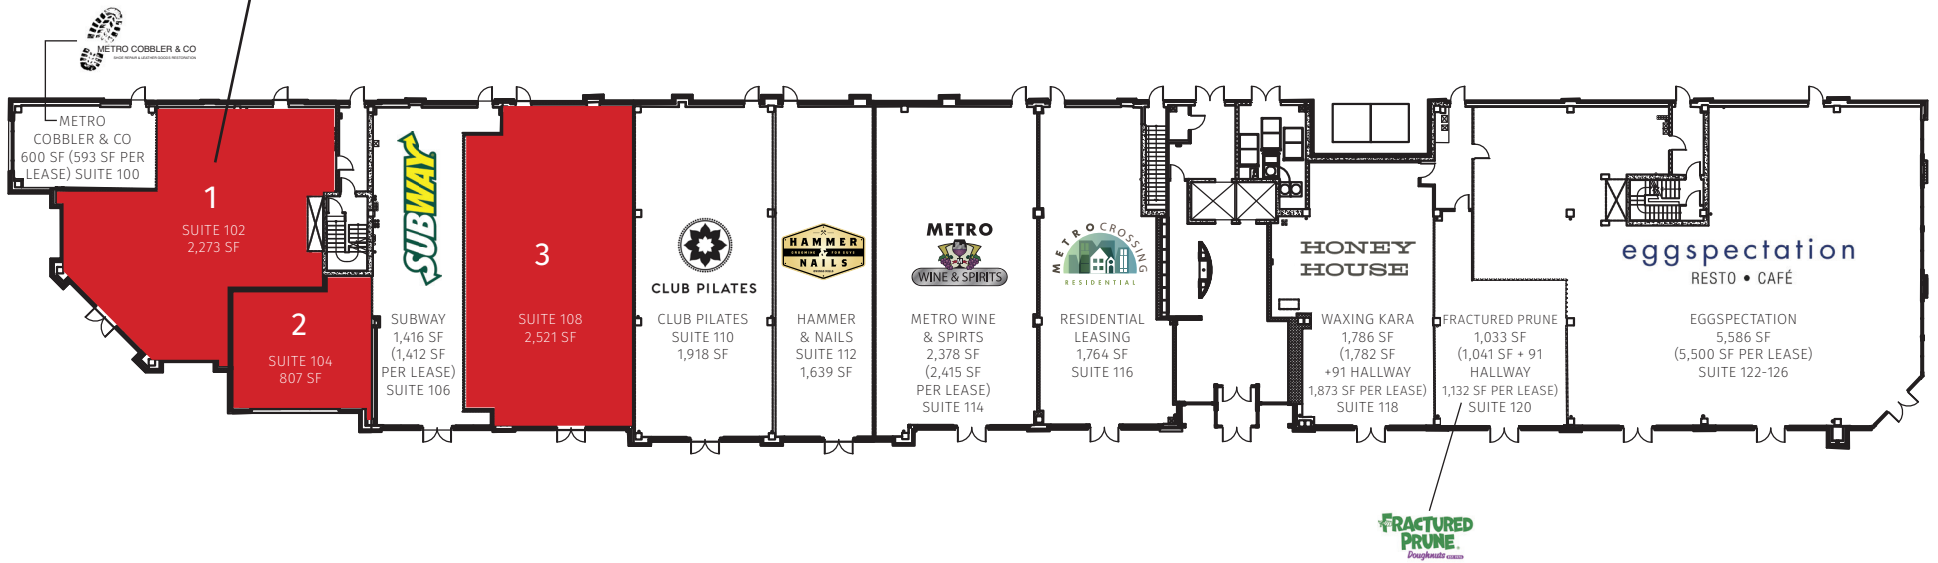

Current Vacancies	SF
1	2,273
2	807
3	2,521

PRIME ENDCAP
RESTAURANT SPACE!

SQUARE FOOTAGE RECORD
METRO CENTRE

10209 GRAND CENTRAL AVE (RA-01)
OWINGS MILLS, MD

DATE:	11/22/16	REVISIONS
SCALE:	NTS	
DRAWING #:	1	
DESIGN BY:	DB	
DRAWN BY:	SR	
CHECKED BY:	SR	