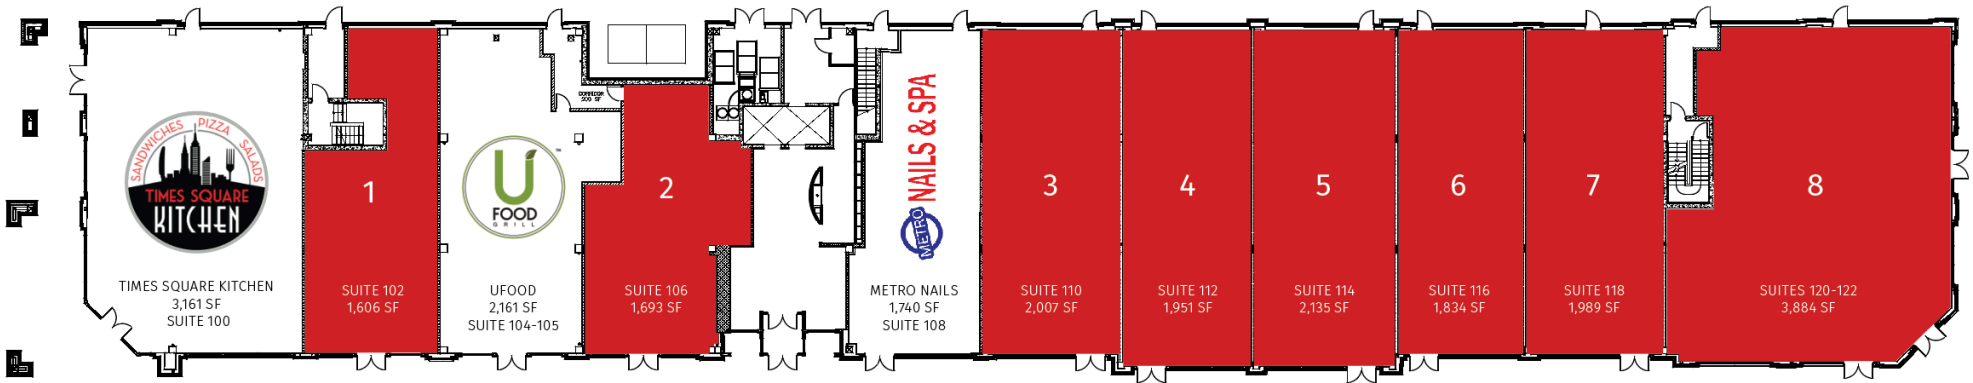

Current Vacancies	SF
1	1,606
2	1,963
3	2,007
4	1,951
5	2,135
6	1,834
7	1,989
8	3,884

AVAILABLE SUITES
 METRO CENTRE
 FIRST FLOOR
 10309 GRAND CENTRAL AVE (RA-02)
 OWINGS MILLS, MD

DATE:	06/16/16	REVISIONS
SCALE:	NTS	
DRAWING #:	1	
DESIGN BY:	SR	
DRAWN BY:	SR	
CHECKED BY:	DB	